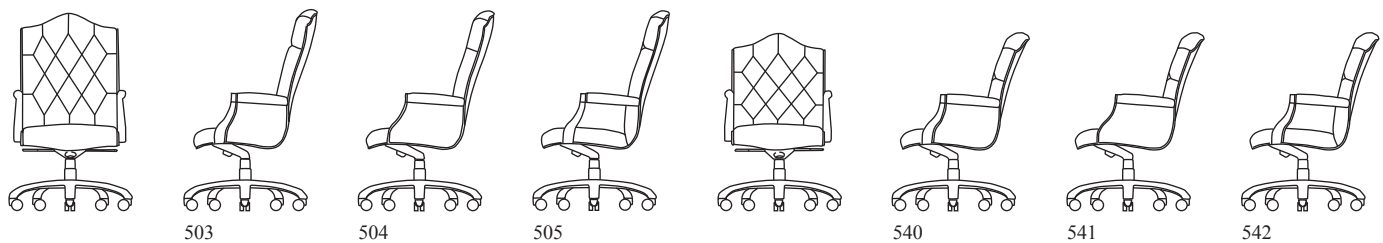

513-4 High Back Chair
Fully Adjustable Task Arm /
Knee Tilt Swivel w/ Infinite Lock
W 24" D 28" H 45"-48" SH 17"-20" AH 25"-28"

530-4 Low Back Chair
Exposed Wood Upholstered Arm /
Knee Tilt Swivel w/ Infinite Lock
W 24½" D 27" H 36"-39" SH 17"-20" AH 25"-28"
**Shown With Optional Classic Wood Base*

503-4 High Back Chair
Exposed Wood Upholstered Arm / Tufted Back /
Knee Tilt Swivel w/ Infinite Lock
W 24½" D 28" H 45"-48" SH 17"-20" AH 25"-28"
**Shown With Optional Classic Wood Base*

PRODUCT STYLES:

Plain Back Office Seating / High and Low Back

Models include exposed wood upholstered arm, fully upholstered arm, open arm, and task arm models.

Tufted Back Office Seating / High and Low Back

Models include exposed wood upholstered arm, fully upholstered arm, and open arm models.

Vertical Channel Back Office Seating / High and Low Back

Models include exposed wood upholstered arm, fully upholstered arm, open arm, and task arm models.

The Conrad Collection offers elegantly sculptured office seating which includes executive, general office, task, and guest seating with stacking capability. Multiple back heights and three distinct tailoring options make Conrad the right choice for a variety of office seating applications.