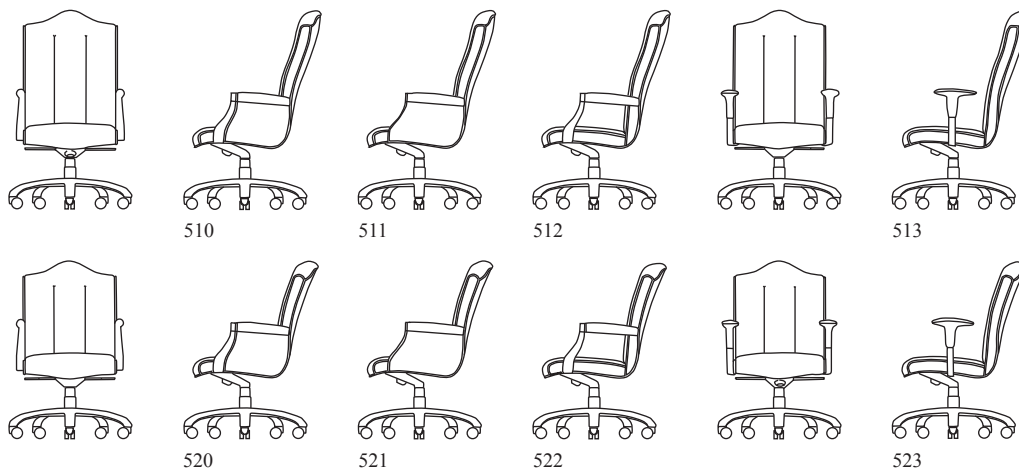

503-4 High Back Chair
Exposed Wood Upholstered Arm / Tufted Back /
Knee Tilt Swivel w/ Infinite Lock
W 24½" D 28" H 45"-48" SH 17"-20" AH 25"-28"
**Shown With Optional Classic Wood Base*

PRODUCT STYLES:

Plain Back Office Seating / High and Low Back

Models include exposed wood upholstered arm, fully upholstered arm, open arm, and task arm models.

Tufted Back Office Seating / High and Low Back

Models include exposed wood upholstered arm, fully upholstered arm, and open arm models.

Vertical Channel Back Office Seating / High and Low Back

Models include exposed wood upholstered arm, fully upholstered arm, open arm, and task arm models.

The Conrad Collection offers elegantly sculptured office seating which includes executive, general office, task, and guest seating with stacking capability. Multiple back heights and three distinct tailoring options make Conrad the right choice for a variety of office seating applications.