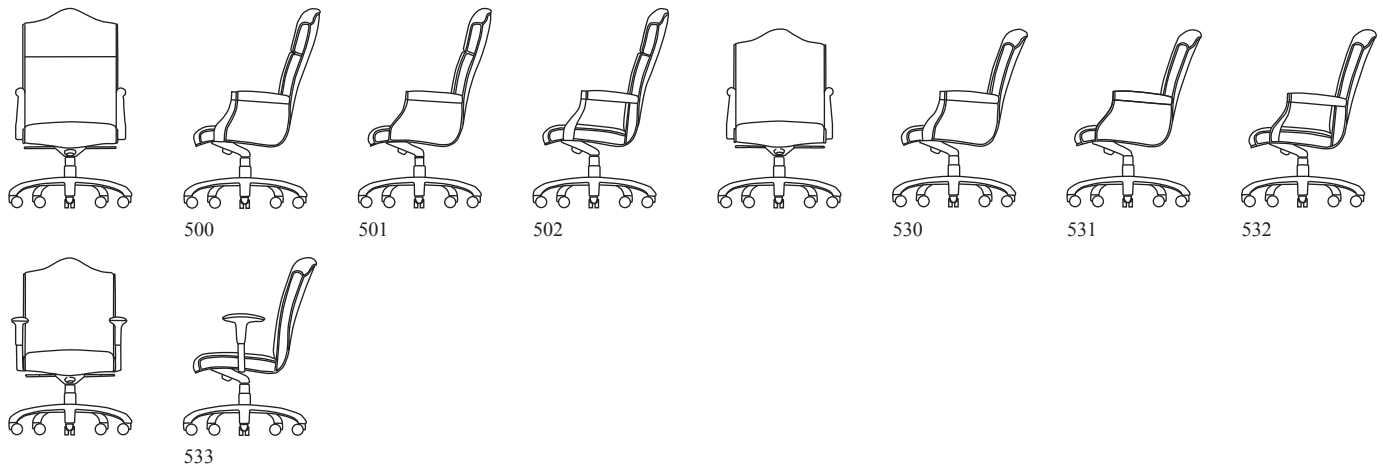

PRODUCT STYLES:

Plain Back Office Seating / High and Low Back

Models include exposed wood upholstered arm, fully upholstered arm, open arm, and task arm models.